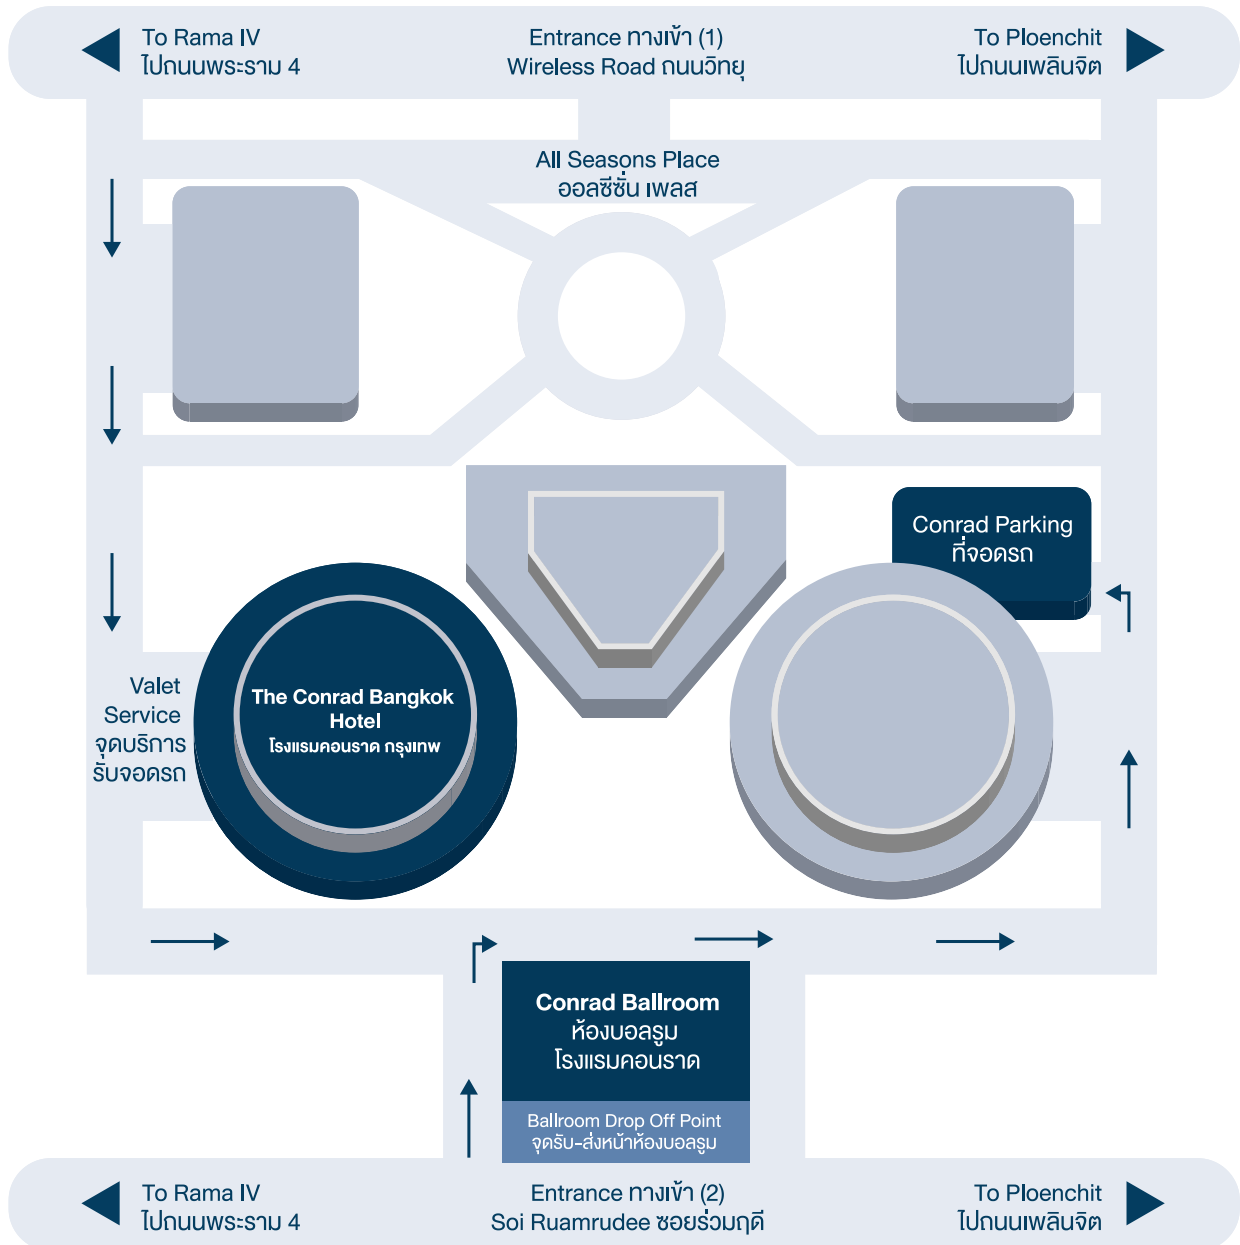

Location Map of The Conrad Bangkok Hotel

Venue

Ballroom, The Conrad Bangkok Hotel

No. 87 Wireless Road, Lumpini Sub-district, Pathumwan District, Bangkok 10330 Thailand

Tel : +66 2690 9999

The Conrad Bangkok Hotel is located in All Seasons Place.

Valet parking is available at hotel lobby entrance.

Directions

By car : Exit expressway at South Ploenchit Exit, turn left to Ploenchit Road and turn left to Wireless Road

By BTS Skytrain : BTS Ploenchit Station Exit 2 Wireless Road or Exit 3 Ruamrudee Road