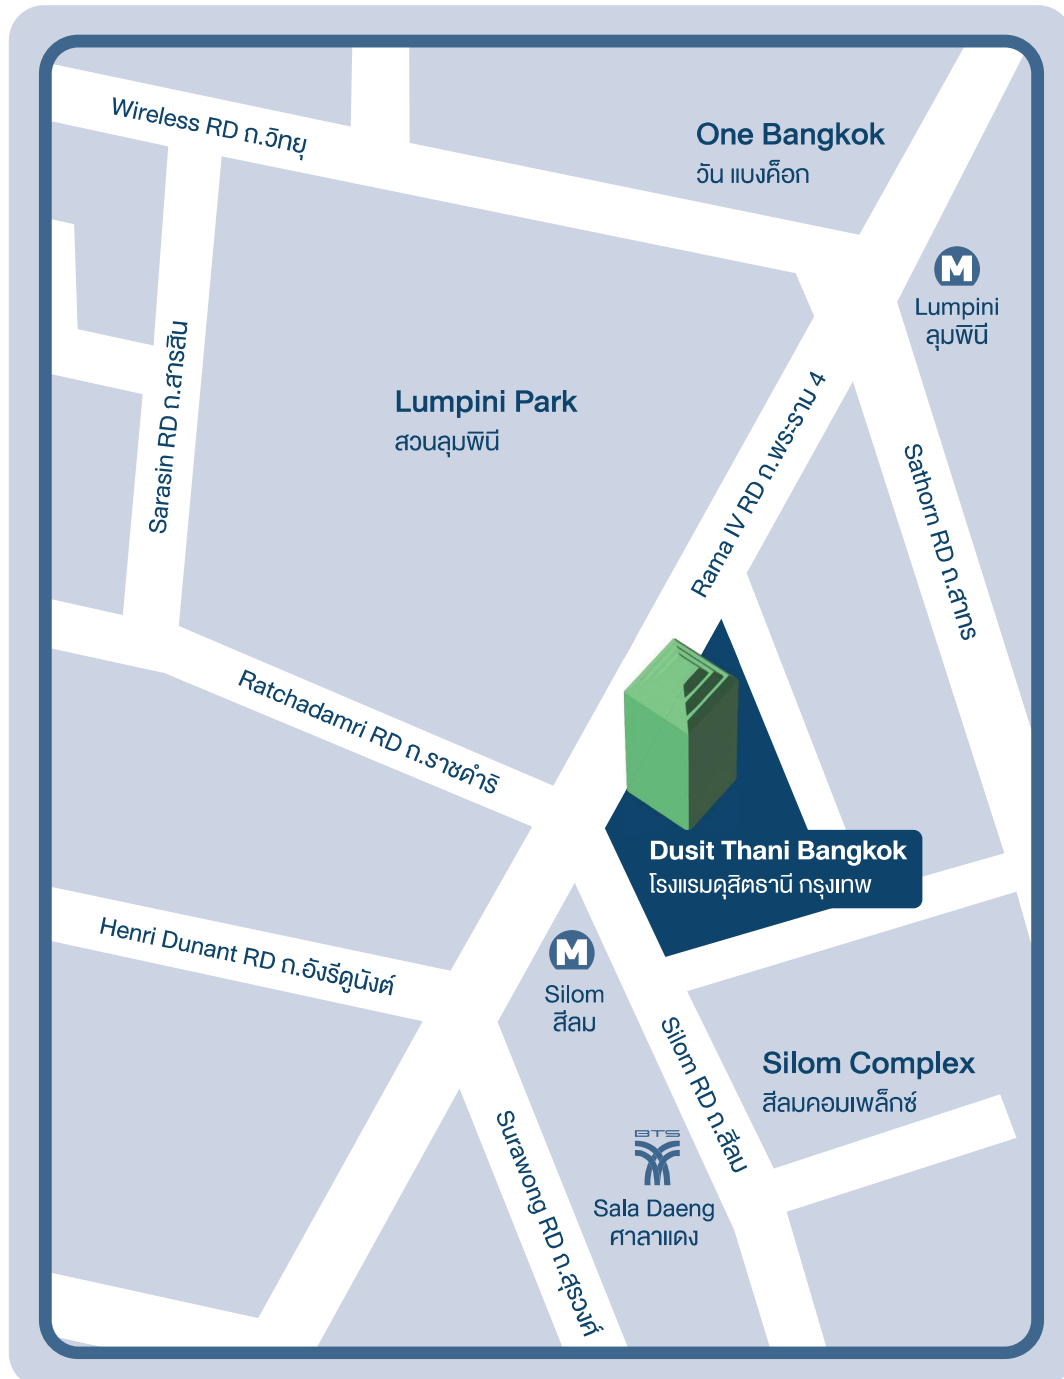

## Location Map of Dusit Thani Bangkok

### Venue

Napalai Grand Ballroom, Dusit Thani Bangkok,  
No. 98 Rama IV Road, Silom Sub-district, Bangrak District, Bangkok 10500 Thailand  
Tel : +66 2200 9000

### Directions

- By car : Dusit Thani Bangkok is located at the intersection of Silom Road and Rama IV Road.  
It can be accessed via both Silom Road and Rama IV Road.
- By BTS Skytrain : Sala Daeng Station
- By MRT Subway : Silom Station