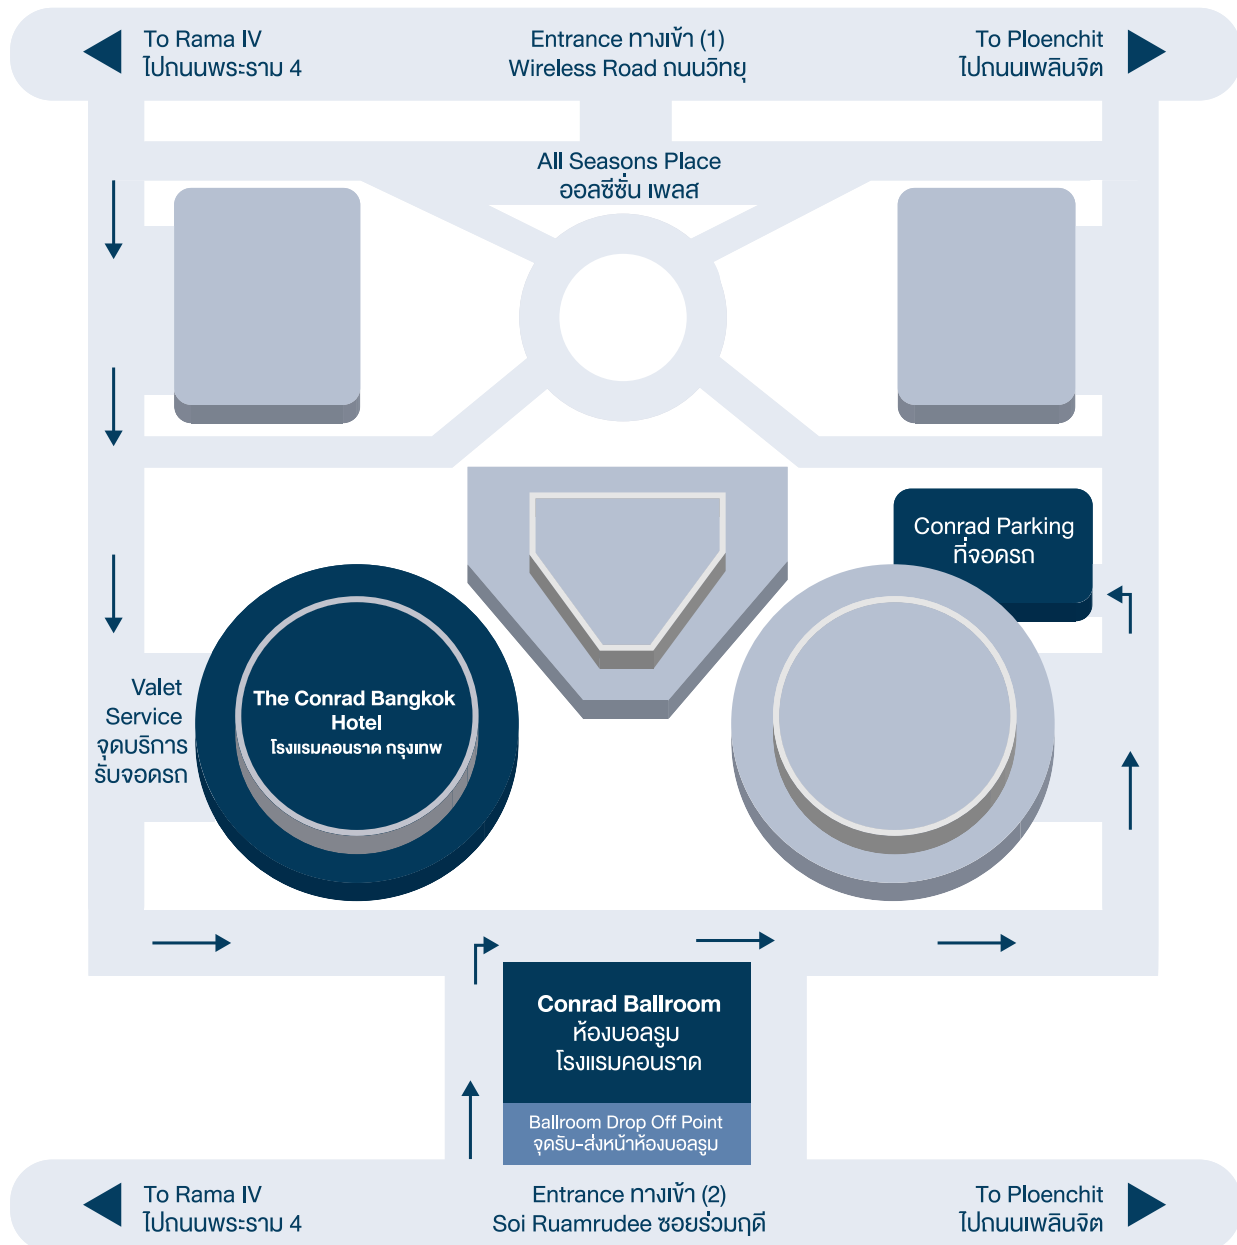

## Location Map of The Conrad Bangkok Hotel

### Venue

Ballroom, The Conrad Bangkok Hotel

No. 87 Wireless Road, Lumpini Sub-district, Pathumwan District, Bangkok 10330 Thailand

Tel : +66 2690 9999

**The Conrad Bangkok Hotel is located in All Seasons Place.**

**Valet parking is available at hotel lobby entrance.**